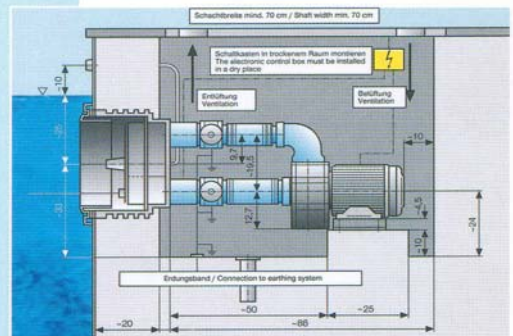

## BADU JET ACTION - SPOT

The most powerful of the **BADU JET** overhang unit with two flow and direction control nozzles. A unit for the peak-performance sportsmen.  
Flow rate: approx. 400 g.p.m.