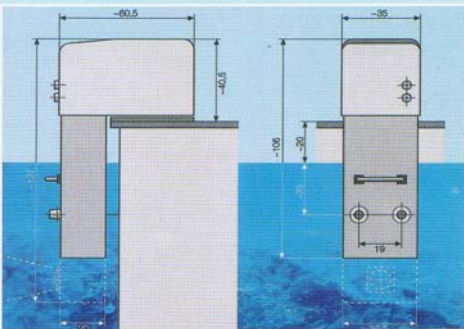

BADU JET

ติดตั้งได้ทั้งสระเก่าและใหม่

The ideal installation for your pool
Enjoy endless fun and vitalizing exercise with:

BADU JET - Training for competition or leisurely swimming

BADU JET - Takes the beach right into your pool

BADU JET - Provides either mild or vigorous pulse massage

BADU JET - Gives you a healthy, refreshing air bubble bath

BADU JET ACTION - SPOT

The most powerful of the **BADU JET** overhang unit with two flow and direction control nozzles. A unit for the peak-performance sportsmen.
Flow rate: approx. 400 g.p.m.

BADU JET SUPER-SPORT

Water is pumped into the pool through two adjustable nozzles which may be adjusted to release a concentrated jet of water or a broad stream of >surf<. The volume regulator permits sensitive water pressure adjustment to suit any swimmer: powerful and not so-powerful swimmers, learners and children.

The suction of **BADU JET**'s intake is almost undetectable, although the nozzles deliver 400 g.p.m. of water.

By means of an underwater pneumatic switch the Counter Swimming Unit is switch on or off.

There is a complete separation between the electrical parts of the unit and the pool water, thus eliminating any danger of accidental electrocution.

The BADU JET can be installed in pools of any size, adding greatly to the value of small pools.

BADU JET is reliable, healthy, lots of fun-and absolutely safe

POOL & SPA PRODUCTS CO., LTD.

HEAD OFFICE : 910 SRINAKARIN RD., SUANLUANG, BANGKOK 10250 THAILAND
TEL. 0-2321-8020, 0-2320-2564 (20 Auto) FAX: 0-2321-9377
SHOWROOM : 937-9 CORNER SUKHUMVIT 51, BANGKOK 10110 THAILAND
TEL. 0-2259-6248-9 FAX: 0-2258-4733

www.poolspa.co.th email:sales@poolspa.co.th